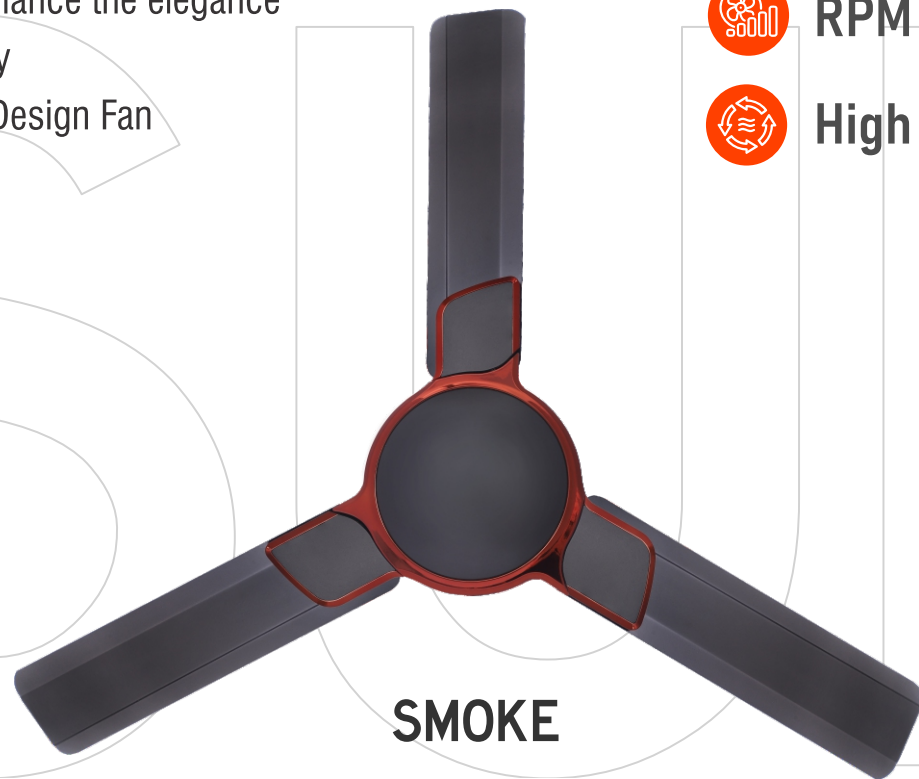

MATT BLUE

White

SMOKE BROWN

HOME APPLIANCES

Supra

PRODUCT HIGHLIGHTS

- Long Lasting Coat
- Exotic Design to enhance the elegance
- Superior Air Delivery
- 3 Blade Innovative Design Fan
- Metallic Paint Finish

Smart design

Power 55W

RPM 390

High Air Delivery

100% COPPER WINDING

AERODYNAMIC SURROUND AIR

Sweep size: 1200mm	Power (W): 55 w
Speed (RPM): 390	AD (CMM): 230

HOME APPLIANCES