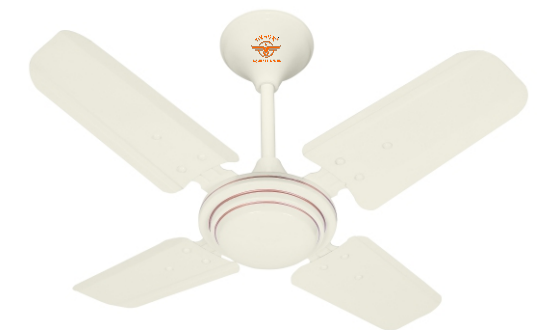

HOME APPLIANCES

Cooling Efficiently

- Smart design
- Power 55W
- RPM 390
- High Air Delivery

Sweep size: 600mm	Power (W): 55 w
Speed (RPM): 850	AD (CMM): 230

Mini Breeza 24 INCH

100% COPPER WINDING

AERODYNAMIC SURROUND AIR

PRODUCT HIGHLIGHTS

- Long Lasting Coat
- Exotic Design to enhance the elegance
- Superior Air Delivery
- 4 Blade Innovative Design Fan
- Metallic Paint Finish

IVORY