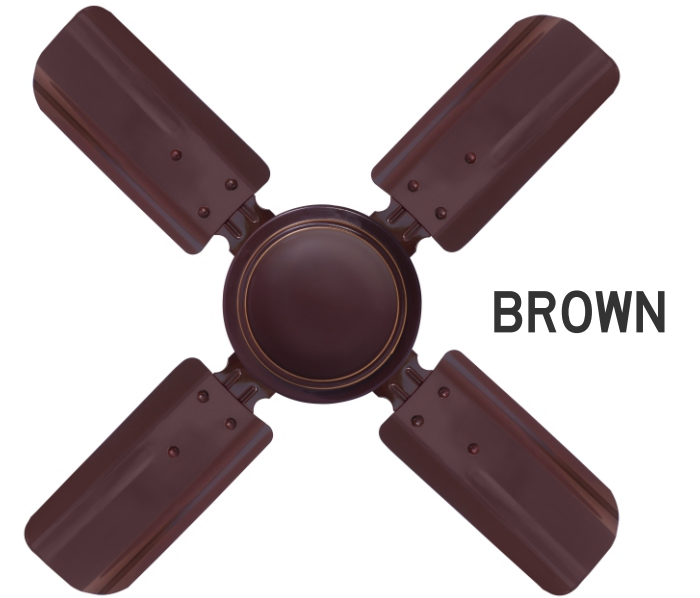

- Long Lasting Coat
- Exotic Design to enhance the elegance
- Superior Air Delivery
- 4 Blade Innovative Design Fan
- Metallic Paint Finish

IVORY

SMOKE

BROWN

HOME APPLIANCES

Cooling Efficiently

-  Smart design
-  Power 55W
-  RPM 390
-  High Air Delivery

Sweep size: 600mm	Power (W): 55 w
Speed (RPM): 850	AD (CMM): 230

Mini Breeza 24 INCH

100% COPPER WINDING

 AERODYNAMIC SURROUND AIR

PRODUCT HIGHLIGHTS

- Long Lasting Coat
- Exotic Design to enhance the elegance
- Superior Air Delivery
- 4 Blade Innovative Design Fan
- Metallic Paint Finish