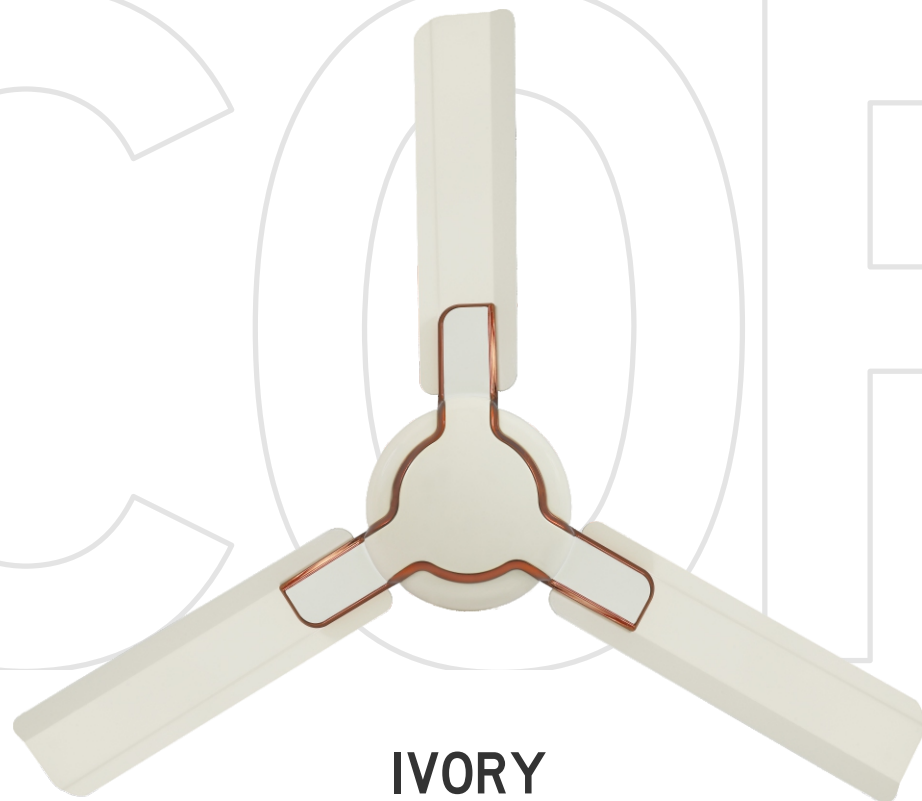

Unque design

High Perfomance

High Air Delivery

SMOKE

IVORY

MATT BLUE

Speed (RPM): 390	Sweep size: 1200mm	Power (W): 55 w
---------------------	-----------------------	--------------------

100% COPPER WINDING

AERODYNAMIC SURROUND AIR

HOME APPLIANCES

100% COPPER WINDING

AERODYNAMIC SURROUND AIR

Scorpio

High RPM

Unque design

High Perfomance

High Air Delivery

IVORY

SMOKE

Speed (RPM):
390

Sweep size:
1200mm

Power (W):
55 w

HOME APPLIANCES

Smooth Finishing

 Smart design

 Power 55W

 RPM 390

 High Air Delivery

Speed (RPM):
390

Sweep size:
1200mm

Power (W):
55 w

Gloster