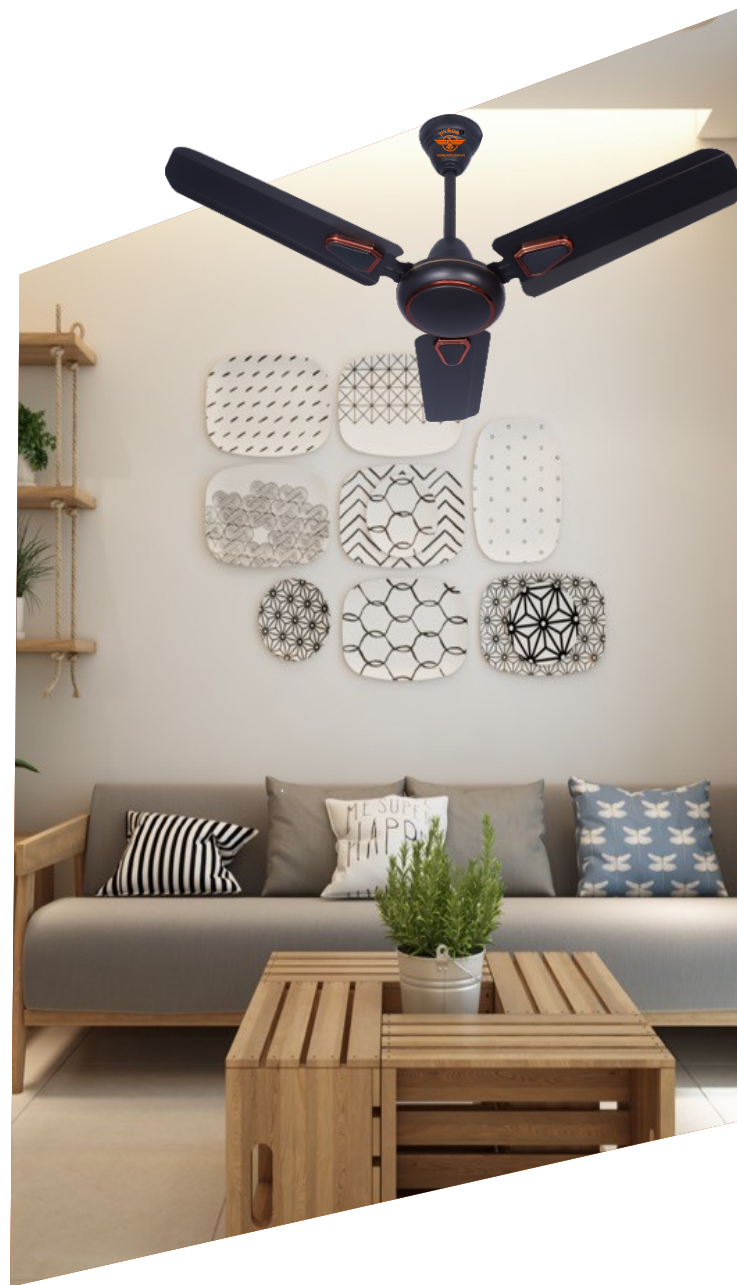

- Long Lasting Coat
- Exotic Design to enhance the elegance
- Superior Air Delivery
- 3 Blade Innovative Design Fan
- Metallic Paint Finish

SMOKE

IVORY

HOME APPLIANCES

Queen

36 INCH

- 100% COPPER WINDING
- AERODYNAMIC SURROUND AIR