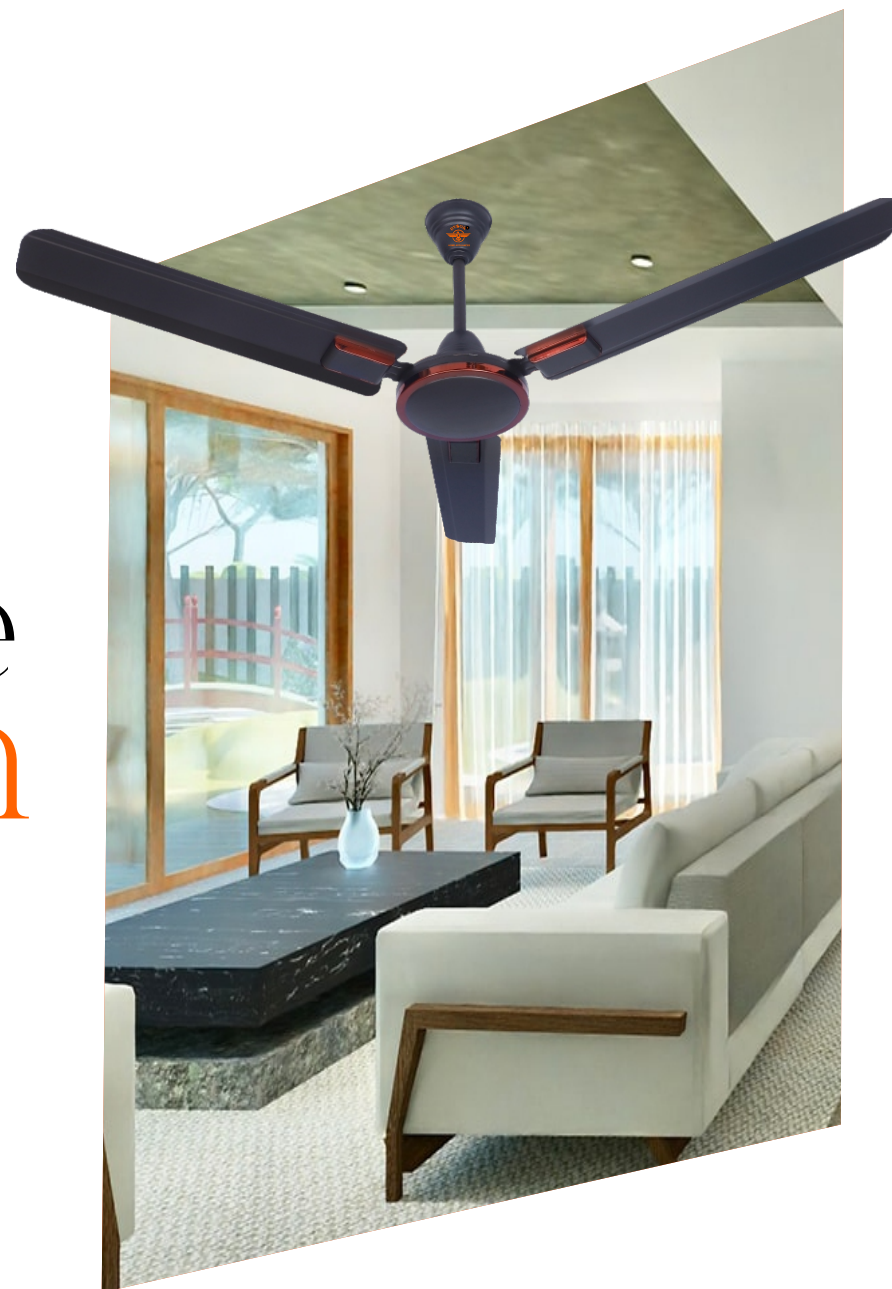

Sleek Blades with Elegance Design

- Smart design
- Power 55W
- RPM 390
- High Air Delivery