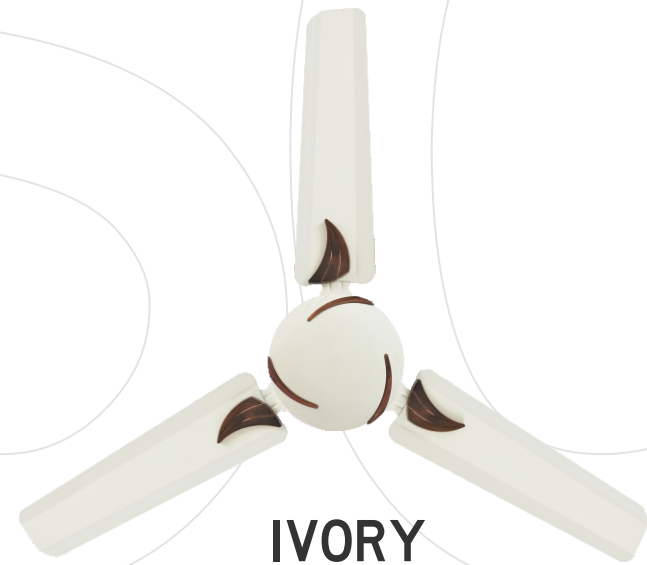

Sleek Blades with Elegance Design

-  Smart design
-  Power 55W
-  RPM 390
-  High Air Delivery

Sweep size: 1200mm	Power (W): 55 w
Speed (RPM): 390	AD (CMM): 230

Creta

-  **100%** COPPER WINDING
-  AERODYNAMIC SURROUND AIR

PRODUCT HIGHLIGHTS

- Long Lasting Coat
- Exotic Design to enhance the elegance
- Superior Air Delivery
- 3 Blade Innovative Design Fan
- Metallic Paint Finish

WHITE

SMOKE

IVORY

Sonet

PRODUCT HIGHLIGHTS

- Long Lasting Coat
- Exotic Design to enhance the elegance
- Superior Air Delivery
- 3 Blade Innovative Design Fan
- Metallic Paint Finish

-  High RPM
-  Unque design
-  High Perfomance
-  High Air Delivery

Sweep size: 1200mm	Power (W): 55 w
Speed (RPM): 390	AD (CMM): 230

-  100% COPPER WINDING
-  AERODYNAMIC SURROUND AIR

SMOKE

Senorita

High RPM

Unque design

High Perfomance

High Air Delivery

SMOKE

IVORY

MATT BLUE

Speed (RPM): 390	Sweep size: 1200mm	Power (W): 55 w
---------------------	-----------------------	--------------------

100% COPPER WINDING